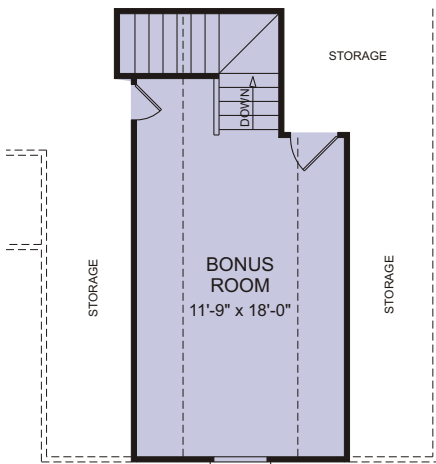

THE FORESTDALE

Plan No: SP1467G1

Total Heated: 1467 sf
 Bonus Room: 290 sf
 Dimensions: 49'-8" w x 55'-0" d
 3 Bedrooms, 2 Baths
 Price Code: **A**

Bonus Room Plan