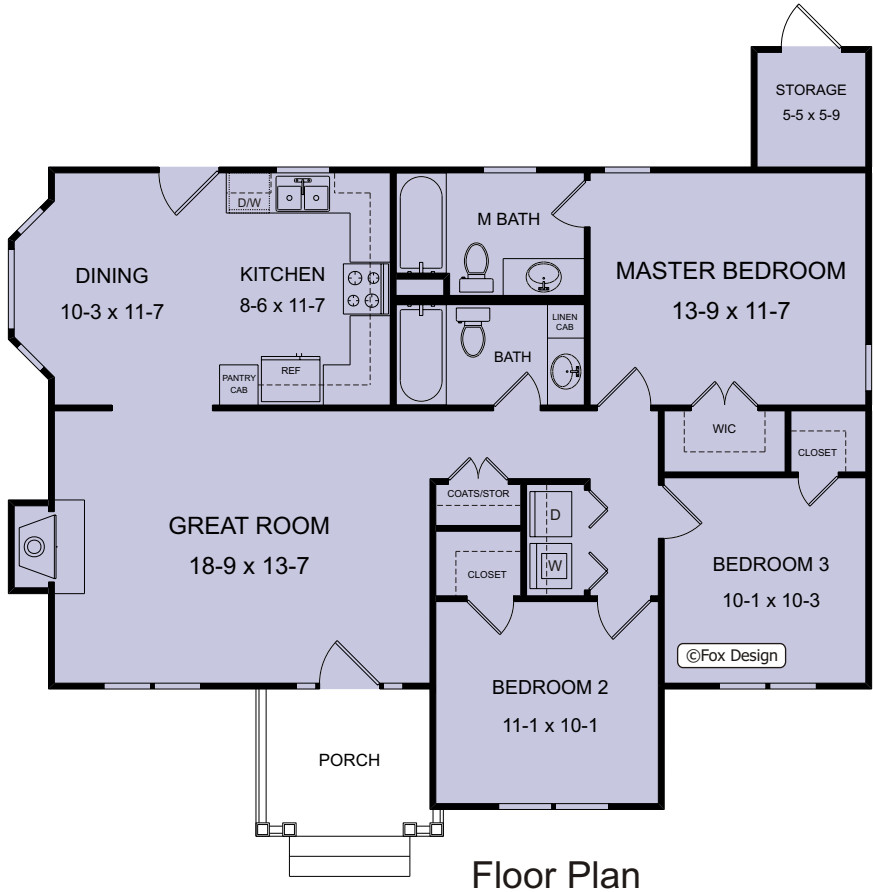

# ASHBROOK COTTAGE

**Plan No: SP1150-1**

**Total Heated: 1150 sf**  
Dimensions: 43'-0" w x 39'-4" d  
3 Bedrooms, 2 Baths  
Price Code: **A**